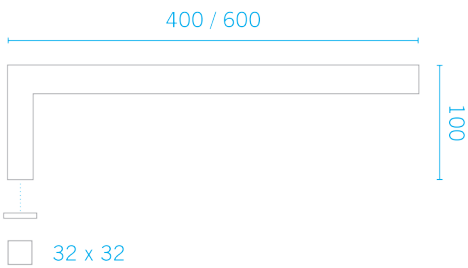

## Technical Data

Stock Code	Standard finish	Size (mm)	Output (W)
7070	Polished	400 x 32 x 100	17
7071	Polished	600 x 32 x 100	18