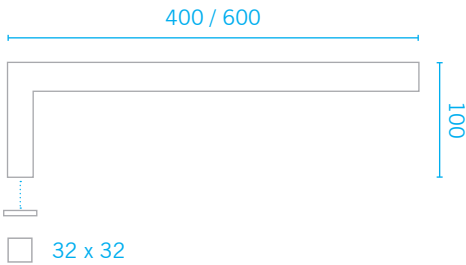

### What else do I need?

A 12V transformer(s) suitably rated for the combined output of your rails

Thermorail mounting system (7060) for easy installation of multiple rails

Thermorail Mounting System (7060) can be used for installation of multiple Single Ended and Single Bar 12V towel rails

# Thermorail Single Ended Rails 12V

Electric heated towel rails safe for use in wet locations

Technical Data			
Stock Code	Standard finish	Size (mm)	Output (W)
7070	Polished	400 x 32 x 100	17
7071	Polished	600 x 32 x 100	18