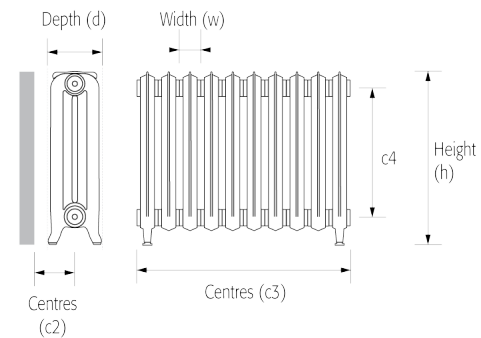

DONOHUE HEATING SERVICES CAST IRON DATA SHEETS

DELIVERY
CODE
C

- Three heights available in 2 column pattern
- Primer paint RAL 7022 – suitable for re-painting
- Pressure tested to 10 bar / maximum working pressure 6 bar
- Built in Feet as standard
- Can be wall mounted if required
- Fitting package available which contains – retaining stays, vents, plugs and joining key tool (when required). Please see costs table for details
- Electric only option
- 10 year guarantee
- 2 year element guarantee

Nostalgia valves

The Nostalgia is the perfect accompaniment to the traditional radiator. Made in solid brass, it combines modern efficiency with a period design.

Product Code	Description
VLVCHA-AB1	15mm Angled Manual pair
VLVCHA-TRV	15mm Angled TRV pair
VLVCHA-AB2	1/2" BSP-F pair
VLVCHA-AB3	3/4" BSP-F pair

Typical valve dimensions

Nostalgia 15mm Angle

WH	55	49	67	40
LS	55	32	48	40

Nostalgia 15mm Angle TRV

WH	55	49	100	40
LS	55	32	48	40

Nostalgia 1/2" BSP Angle

WH	62	49	68	25
LS	62	32	68	25

Nostalgia 3/4" BSP Angle

WH	63	49	65	30
LS	63	32	45	30