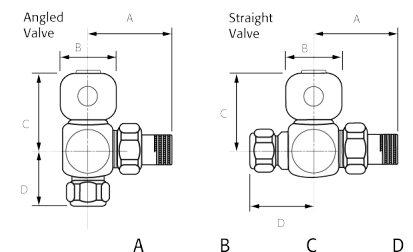

Typical valve dimensions

Nostalgia 15mm Angle

WH	55	49	67	40
LS	55	32	48	40

Nostalgia 15mm Angle TRV

WH	55	49	100	40
LS	55	32	48	40

Nostalgia 1/2" BSP Angle

WH	62	49	68	25
LS	62	32	68	25

Nostalgia 3/4" BSP Angle

WH	63	49	65	30
LS	63	32	45	30